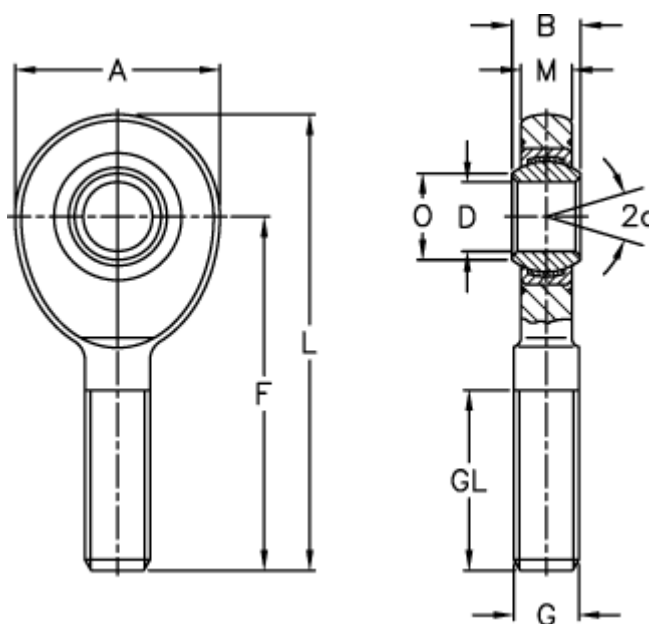

Article number: 03489015  
 Description: Fluro Rod end EAL 15D-NIRO  
 Note: 15

## Measures

A	= 40	L	= 83
a (degrees)	= 8	M	= 10
B	= 12	O	= 18.4
D	= 15	Static drive kN	= 23
Dynamic drive (kN)	= 30	Weight	= 140
F	= 63		
g	= M14		
GL	= 34		